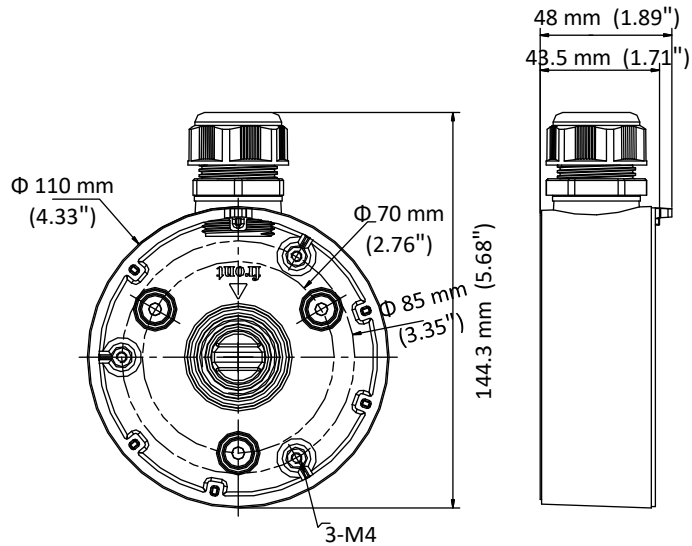

DS-1280ZJ-TR13/GREY

Junction Box

Feature

- Adopts aluminum alloy die-casting formation
- Applied to both indoor and outdoor conditions

Dimension

Available Model

DS-1280ZJ-TR13

Parameter

Model	DS-1280ZJ-TR13
Parameters	Junction Box
Appearance	Hikvision Grey
Material	Aluminum Alloy
Dimension	Φ110 mm × 144.3 mm × 48 mm (4.33" × 5.68" × 1.89")
Weight	Approx. 247 g (0.54 lb.)

Notes

- The junction box should be installed on a flat surface.
- The waterproof rubber is necessary for the outdoor application.
- The wall should be capable of supporting at least 3 times as much as the total weight of the camera, and the junction box.
- The maximum load capacity of the junction box is 0.5 kg (1.10 lb.).